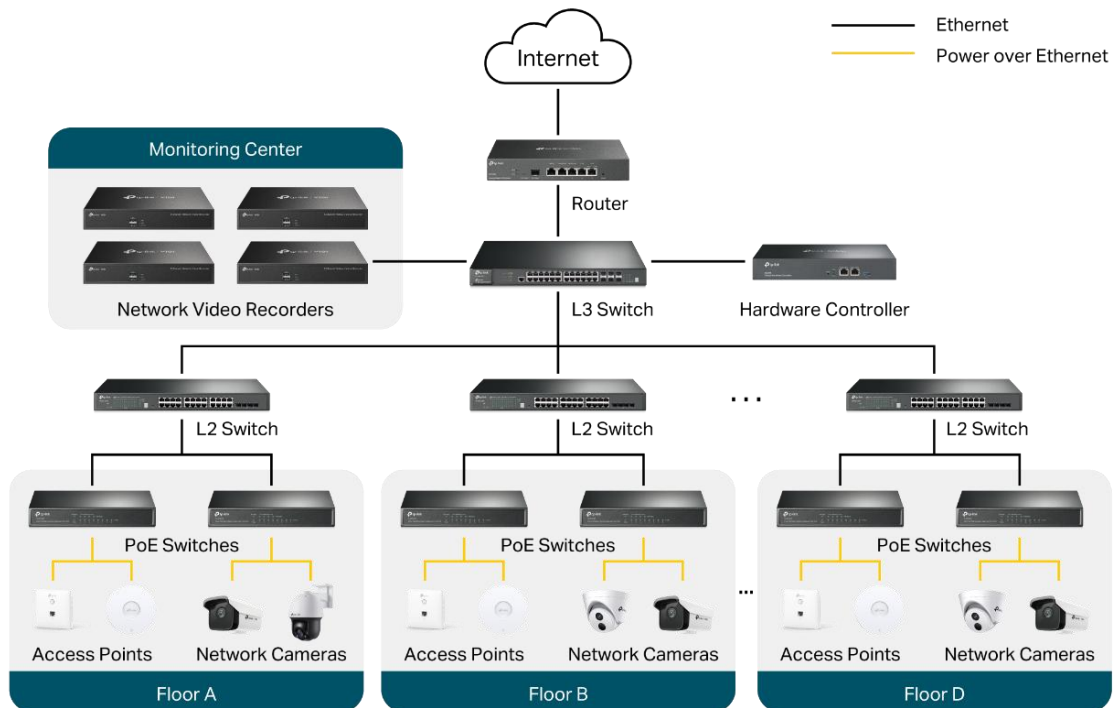

needed for large areas, such as the entrance.	smart scanning. • Super high definition (3MP+) helps better recognize objects and people.
• Cameras should record clear sounds in case of disputes in the checkout counter, elevator, and bar.	• Built-in microphone records voice clearly while speaker enhances two-way audio for real-time communication.
• Video footage must be stored for at least one month to satisfy regulatory requirements.	• Smart video coding (H.265+/H.264+) saves high-quality footage while taking up less space. • NVR supports large hard disks (up to 10TB per HDD).
• The hotel had different wireless demands in various scenarios, such as high-density Wi-Fi in meeting rooms and full-coverage wireless signals for all guest rooms.	• Access Points provide wireless access for each guest room, and wireless signals are no less than -75 dBm. • MU-MIMO increases capacity in high-density environments, such as the hall, meeting room, and restaurant, to support more devices simultaneously. • Dual-band APs and Seamless Roaming support a super-fast, uninterrupted wireless network.
• Network authentication should support using social accounts for network security and promotion needs.	• Administrators can easily configure Portal Authentication and customize the landing page for advertising and promotion.

♥ Topology