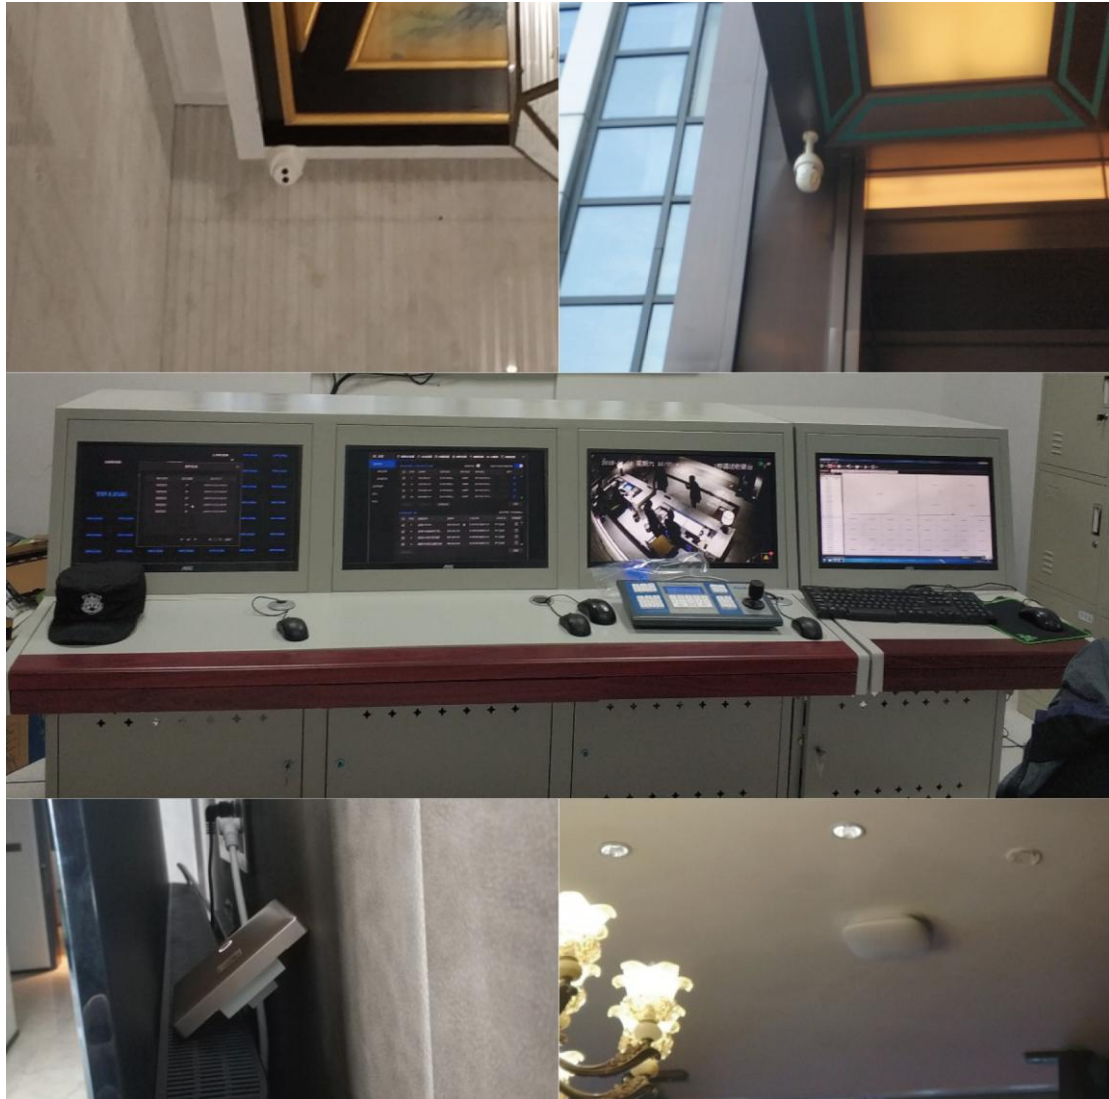

♥ Device Deployment

♥ Related Recommended Products

VIGI C300P

VIGI C400P

VIGI NVR1016H